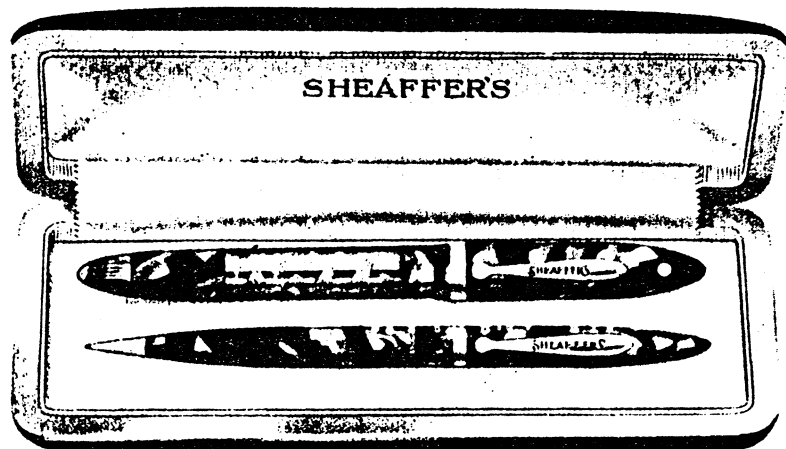

Thrillingly beautiful ensembles are supplied in this rich DeLuxe presentation case with gold and satin trim. Sets are priced from $8.50 up. Illustrated is the "First Lady" set in Ebonized Pearl. For details of sets available in this box, see Page 10.

Certain colors look best presented in the DeLuxe presentation case with silver trim. Illustrated is a Grey Pearl Lifetime set with Chromium clips and bands. For further details, see Page 10.